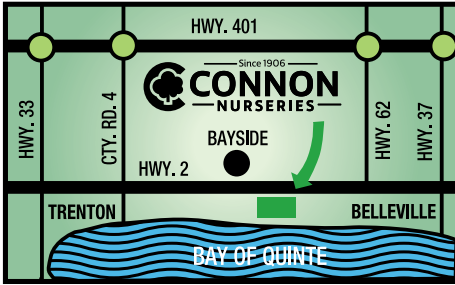

TRENTON

956A Old Highway #2, R.R. #2
Trenton, Ontario K8V 5P5
(Hwy. #2 at Bayside, between Trenton & Belleville)

Tel.: **613.392.0402**
Fax: **613.392.0287**

email: trentonsales@connon.ca