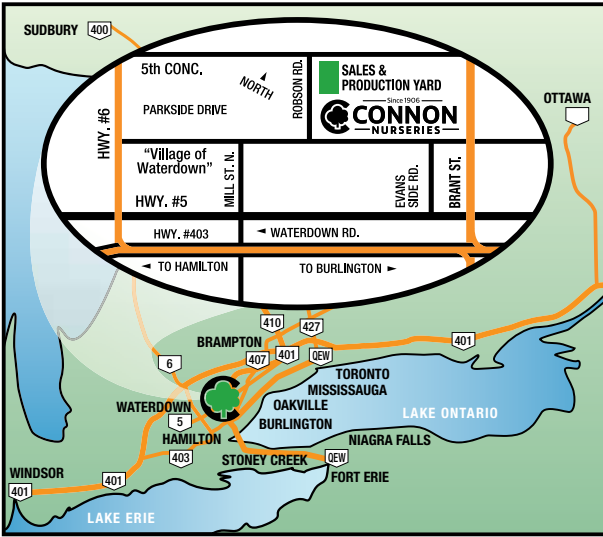

Trenton 956A Old Highway #2, R.R. #2 Trenton, Ontario K8V 5P5
(Hwy. #2 at Bayside, between Trenton & Belleville)
Tel: **613.392.0402** • Fax: **613.392.0287**

WWW.CONNON.CA

**PRODUCTION/
 SALES YARD
 & ADMINISTRATION**